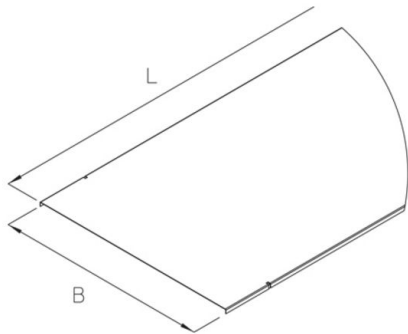

WLD

wide-span cable ladder cover

Cover for wide-span cable ladders.

Continuously hot galvanized (Sendzimir process) (DIN EN 10346)

Product	B	L	t	G
WLD 20S	237 mm	3000 mm	0,75 mm	4,55 kg
WLD 30S	337 mm	3000 mm	1,00 mm	8,43 kg
WLD 40S	437 mm	3000 mm	1,00 mm	10,78 kg
WLD 50S	537 mm	3000 mm	1,25 mm	16,42 kg
WLD 60S	637 mm	3000 mm	1,25 mm	19,36 kg

Hot-dip galvanized, according to BS 729 (DIN EN ISO 1461)

Product	B	L	t	G
WLD 20F	237 mm	3000 mm	0,75 mm	4,87 kg
WLD 30F	337 mm	3000 mm	1,00 mm	9,02 kg
WLD 40F	437 mm	3000 mm	1,00 mm	11,54 kg
WLD 50F	537 mm	3000 mm	1,25 mm	17,57 kg
WLD 60F	637 mm	3000 mm	1,25 mm	20,72 kg

B: width
L: length
t: material thickness
G: weight

DETAILS / APPLICATIONS

OPTIONAL ACCESSORIES

WLD-SW