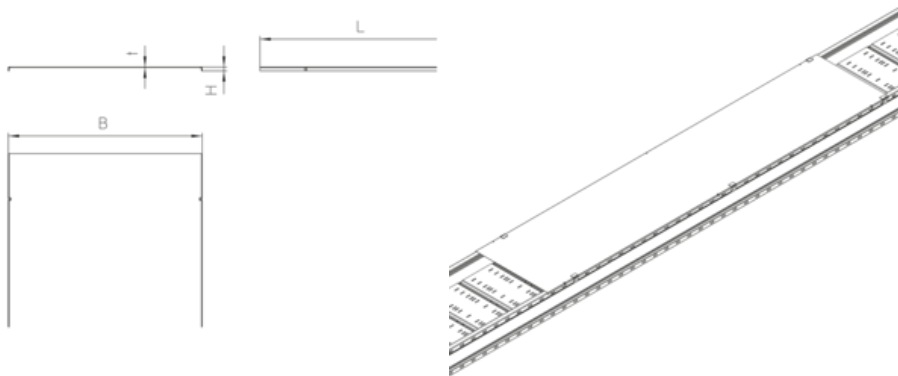

WLD

wide-span cable ladder cover

Cover for wide-span cable ladders.

Continuously hot galvanized (Sendzimir process) (DIN EN 10346)

Product	B	L	t	G
WLD 20S	237 mm	3000 mm	0,75 mm	4,55 kg
WLD 30S	337 mm	3000 mm	1,00 mm	8,43 kg
WLD 40S	437 mm	3000 mm	1,00 mm	10,78 kg
WLD 50S	537 mm	3000 mm	1,25 mm	16,42 kg
WLD 60S	637 mm	3000 mm	1,25 mm	19,36 kg

Hot-dip galvanized, according to BS 729 (DIN EN ISO 1461)

Product	B	L	t	G
WLD 20F	237 mm	3000 mm	0,75 mm	4,87 kg
WLD 30F	337 mm	3000 mm	1,00 mm	9,02 kg
WLD 40F	437 mm	3000 mm	1,00 mm	11,54 kg
WLD 50F	537 mm	3000 mm	1,25 mm	17,57 kg
WLD 60F	637 mm	3000 mm	1,25 mm	20,72 kg

B: width
L: length
t: material thickness
G: weight

DETAILS / APPLICATIONS

OPTIONAL ACCESSORIES

WLD-SW