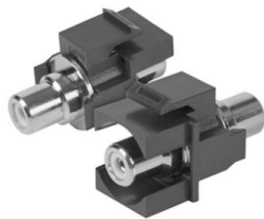

## UKM-CINCH

Keystone snap-in adapter, cinch (RCA)

Keystone snap-in adapter with cinch connectors. Latchable in a data retainer with an installation opening of 19.1x14.7 mm. Cinch connector with black housing.

The color coding of the connectors is defined as follows: yellow = video, red = right stereo channel, white = left stereo channel.

### Polycarbonate

Product	H	B	color	G
UKM-CINCHG-S	19,1 mm	14,7 mm	yellow	0,01 kg
UKM-CINCHR-S	19,1 mm	14,7 mm	red	0,01 kg
UKM-CINCHW-S	19,1 mm	14,7 mm	white	0,01 kg

**H:** height  
**B:** width  
**color:**  
**G:** weight