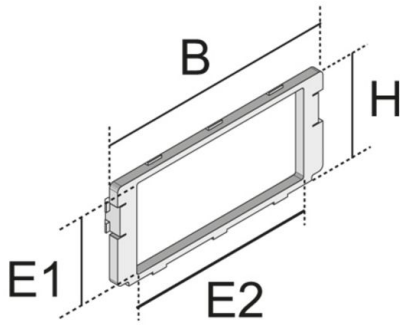

UGEE 2 UST S

device panel, power engineering

Device panel for mounting box insert, suitable to accommodate two installation devices 45 x 45 mm. Latchable, made of black plastic.

Polyamide

Product	H	B	E1	E2	color	G
UGEE-2-UST-S	46 mm	105 mm	40,5 mm	85,5 mm	Black (similar to RAL 9011)	0,01 kg

H: height

B: width

E1: fitting dimension

E2: fitting dimension

color:

G: weight

OPTIONAL ACCESSORIES

UST45 1