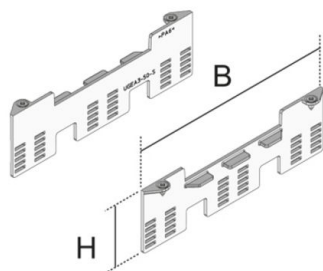

## UGEA3

snap-in ladder set for plastic unit, triple

Installation frame made of polyamide for the installation into a plastic installation unit, for up to 3 mounting boxes.

### Polyamide

Product	H	B	color	lock-in range	mounting box	G
UGEA3-50-S	56 mm	186 mm	RAL 9011 (graphite black)	20 mm	triple	0,05 kg
UGEA3-80-S	81 mm	186 mm	RAL 9011 (graphite black)	25 mm	triple	0,08 kg

**H:** height

**B:** width

**color:**

**lock-in range:**

**mounting box:** Maximum number of installable device casings.

**G:** weight