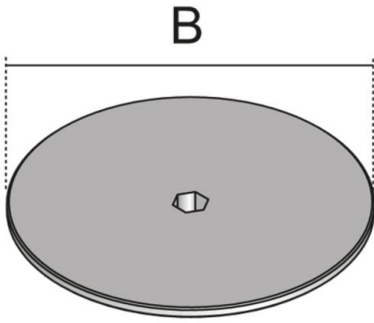

UETD80 WD

tube cover

tube outlet, round, screwable, aluminium

Aluminium

Product	B	color	G
UETD80-R-WD	92 mm	aluminum	0,11 kg
UETD80-R-WD-SW	92 mm	black	0,11 kg
UETD80-R-WD-CR	92 mm	chrome	0,11 kg

Brass

Product	B	color	G
UETD80-R-WD-MMS	92 mm	brass, solid	0,11 kg

Stainless steel, according to ASTM 304 / BS 304 S 3

Product	B	color	G
UETD80-R-WD E	92 mm	Stainless steel, solid	0,34 kg

B: width
color:
G: weight

OPTIONAL ACCESSORIES

UET80 WD