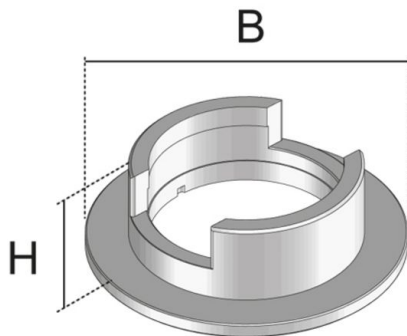

UET80 WD

tube

tube as floor surmounting cable outlet made of aluminium.

Aluminium

Product	H	B	color	G
UET80-R-WD	34,5 mm	112 mm	aluminum	0,13 kg
UET80-R-WD-SW	34,5 mm	112 mm	black	0,13 kg
UET80-R-WD-CR	34,5 mm	112 mm	chrome	0,13 kg

Brass

Product	H	B	color	G
UET80-R-WD-MMS	34,5 mm	112 mm	brass, solid	0,13 kg

Stainless steel, according to ASTM 304 / BS 304 S 3

Product	H	B	color	G
UET80-R-WD E	34,5 mm	112 mm	Stainless steel, solid	0,49 kg

H: height

B: width

color:

G: weight

OPTIONAL ACCESSORIES

UETD80 WD