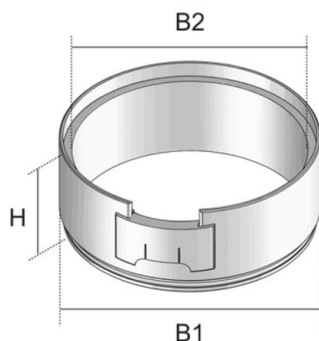

UET120 WD

tube

Tube as floor surmounting cable outlet made of aluminium, for screwing into a cleaning socket outlet. Suitable for rooms with wet-cleaned floor covers. Designed for office traffic loads.

material	aluminium, natural-coloured anodized
type of assembly	Screw together with cleaning socket outlet
application area	wet-cleaned floor
norm	according to DIN EN 50085
permits	according to VDE / TÜV

Aluminium

Product	H	B1	B2	color	G
UET120-R-WD	36 mm	114 mm	103 mm	aluminum	0,15 kg

H: height
B1: width
B2: width
color:
G: weight