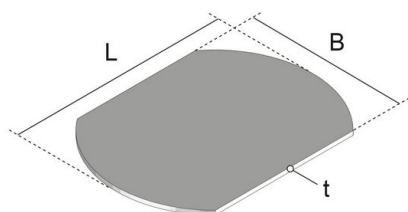

## UEK R

cover inlay, hinged cover, round

Cover inlay to reduce the floor covering recess in the round plastic hinged cover.

### Carton

Product	B	L	t	G
UEK3-R 2	219 mm	290 mm	2,00 mm	0,073 kg
UEK3-R 5	219 mm	290 mm	5,00 mm	0,182 kg

### Polyvinyl chloride

Product	B	L	t	G
UEK3-R 6K	219 mm	290 mm	6,00 mm	0,15 kg

**B:** width  
**L:** length  
**t:** material thickness  
**G:** weight