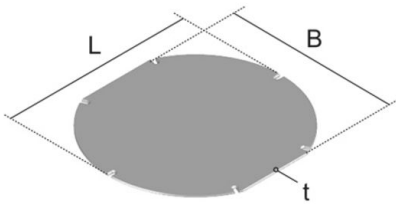

UEBD R

cover inlay, dummy cover, round

Cover inlay made of 3mm cardboard, reduces the floor cover recess in round plastic dummy covers.

Carton

Product	B	L	t	G
UEBD2-R 3	176 mm	247 mm	3,00 mm	0,11 kg

B: width
L: length
t: material thickness
G: weight