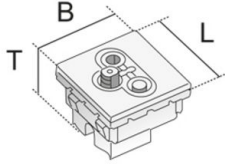

UANT45

TV/radio/SAT-single socket, 45x45 mm

TV/Radio/SAT single cup, snap-in assembly into 45x45mm installation openings.

Outlet: TV: IEC connector (male) IEC 60169-2, FM: IEC socket (female) IEC 60169-2, SAT: F connector (female) IEC 60169-24
 Frequency: TV: 5-68, 120-862 MHz, FM: 87.5-108 MHz, SAT: 950-2150 Mhz Impedance: 75 ohms Shielding effectiveness: UHF > 65 dB VHF > 75 dB, SAT > 55 dB Recommended cable dimensions: 7 mm

Polycarbonate

Product	B	L	T	color	G
UANT45 1	45 mm	45 mm	33 mm	white	0,07 kg

B: width
L: length
T: depth
color:
G: weight

OPTIONAL ACCESSORIES

UAM 1