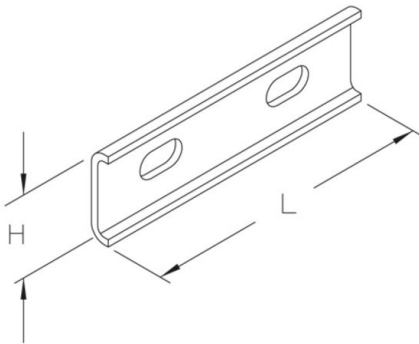

**SLV**  
ship ladder connector

Bright rolled

Product	H	L	G
SLV B	38 mm	120 mm	0,1 kg
incl.: 2x KLS 10X20F clamp fastening set			

Hot-dip galvanized, according to BS 729 (DIN EN ISO 1461)

Product	H	L	G
SLV F	38 mm	120 mm	0,1 kg
incl.: 2x KLS 10X20F clamp fastening set			

weld-primed

Product	H	L	G
SLV M	38 mm	120 mm	0,1 kg
incl.: 2x KLS 10X20F clamp fastening set			

H: height