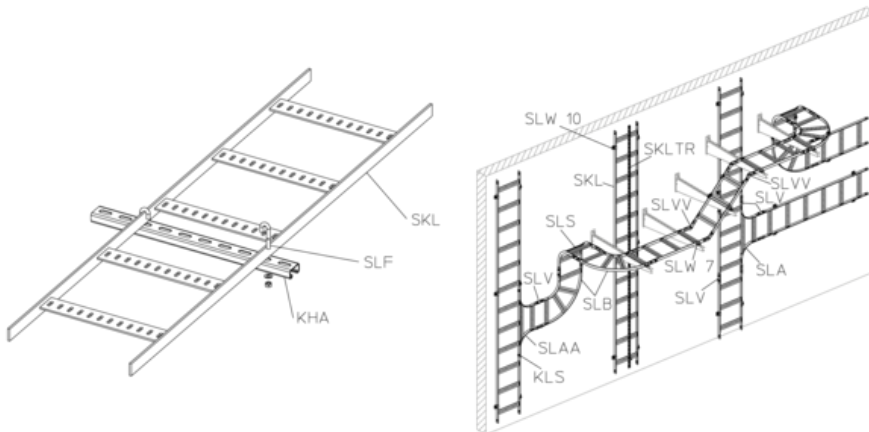

SLF
ship ladder hook

Stainless steel, according to ASTM 304 / BS 304 S 3

Product	G
SLF E	0,03 kg
incl.:	
1x SEM 8E	hexagon-nut, DIN 934

G: weight

DETAILS / APPLICATIONS

OPTIONAL ACCESSORIES

KHA 2, KHA 4, KHA 41, KHA 7, KHA 8, KHA 9