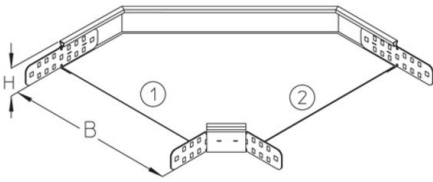

RB 60

cable tray bend, height = 60 mm

cable tray bend 90° for horizontal change of direction with integrated connectors

This article is available made in material No. 1.4571/1.4404 (V4A) stainless steel finish.

Continuously hot galvanized (Sendzimir process) (DIN EN 10346)

| Product | H | B | G |
|-----------|-------|--------|--------|
| RB 60-10S | 60 mm | 100 mm | 0,8 kg |
| incl.: | | | |
| RB 60-20S | 60 mm | 200 mm | 1,1 kg |
| incl.: | | | |
| RB 60-30S | 60 mm | 300 mm | 1,6 kg |
| incl.: | | | |
| RB 60-40S | 60 mm | 400 mm | 2,2 kg |
| incl.: | | | |
| RB 60-50S | 60 mm | 500 mm | 3,1 kg |
| incl.: | | | |
| RB 60-60S | 60 mm | 600 mm | 4 kg |
| incl.: | | | |

Hot-dip galvanized, according to BS 729 (DIN EN ISO 1461)

| Product | H | B | G |
|-----------|-------|--------|--------|
| RB 60-10F | 60 mm | 100 mm | 0,9 kg |
| incl.: | | | |
| RB 60-20F | 60 mm | 200 mm | 1,2 kg |
| incl.: | | | |

Page 1

| Product | H | B | G |
|-----------|-------|--------|--------|
| RB 60-30F | 60 mm | 300 mm | 1,7 kg |
| incl.: | | | |
| RB 60-40F | 60 mm | 400 mm | 2,4 kg |
| incl.: | | | |
| RB 60-50F | 60 mm | 500 mm | 3,3 kg |
| incl.: | | | |
| RB 60-60F | 60 mm | 600 mm | 4,3 kg |
| incl.: | | | |