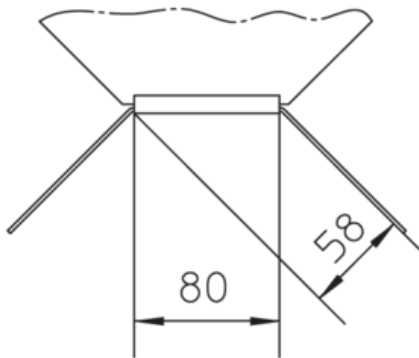

DETAILS / APPLICATIONS

OPTIONAL ACCESSORIES

VB, RBD, RBDR, RTRV 60

UL classified