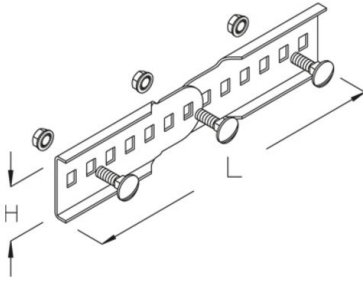

LGVV 60

cable ladder connector, vertical, height = 60 mm

This article is available made in material No. 1.4571/1.4404 (V4A) stainless steel finish.

Continuously hot galvanized (Sendzimir process) (DIN EN 10346)

Product	H	L	G
LGVV 60S	60 mm	270 mm	0,39 kg
incl.: 3x KLS 8X16 clamp fastening set			

Hot-dip galvanized, according to BS 729 (DIN EN ISO 1461)

Product	H	L	G
LGVV 60F	60 mm	270 mm	0,42 kg
incl.: 3x KLS 8X16E clamp fastening set			

Stainless steel, according to ASTM 304 / BS 304 S 3

Product	H	L	G
LGVV 60E	60 mm	270 mm	0,39 kg
incl.: 3x KLS 8X16E clamp fastening set			

H: height

Page 1

L: length
G: weight

DETAILS / APPLICATIONS