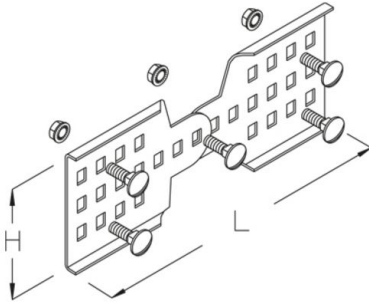

LGVV 100

cable ladder connector, vertical, height = 100 mm

Continuously hot galvanized (Sendzimir process) (DIN EN 10346)

Product	H	L	G
LGVV 100S	100 mm	270 mm	0,61 kg
incl.:			
5x KLS 8X16	clamp fastening set		

Hot-dip galvanized, according to BS 729 (DIN EN ISO 1461)

Product	H	L	G
LGVV 100F	100 mm	270 mm	0,64 kg
incl.:			
5x KLS 8X16E	clamp fastening set		

Stainless steel, according to ASTM 304 / BS 304 S 3

Product	H	L	G
LGVV 100E	100 mm	270 mm	0,61 kg
incl.:			
5x KLS 8X16E	clamp fastening set		

H: height

Page 1

L: length
G: weight

DETAILS / APPLICATIONS