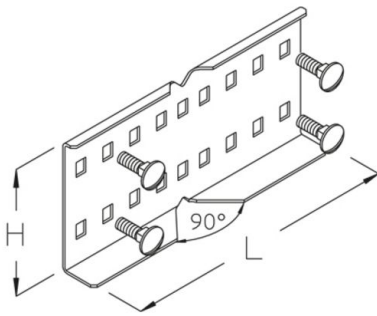

LGVH 100

cable ladder connector, horizontal, height = 100 mm

Continuously hot galvanized (Sendzimir process) (DIN EN 10346)

Product	H	L	G
LGVH 100S	100 mm	220 mm	0,41 kg
incl.:			
4x KLS 8X16	clamp fastening set		

Hot-dip galvanized, according to BS 729 (DIN EN ISO 1461)

Product	H	L	G
LGVH 100F	100 mm	220 mm	0,42 kg
incl.:			
4x KLS 8X16E	clamp fastening set		

Stainless steel, according to ASTM 304 / BS 304 S 3

Product	H	L	G
LGVH 100E	100 mm	220 mm	0,41 kg
incl.:			
4x KLS 8X16E	clamp fastening set		

H: height

Page 1

L: length
G: weight

DETAILS / APPLICATIONS