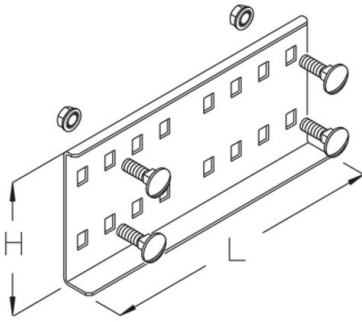

LGV 100

cable ladder connector, height = 100 mm

Continuously hot galvanized (Sendzimir process) (DIN EN 10346)

Product	H	L	G
LGV 100S	100 mm	220 mm	0,41 kg
incl.:			
4x KLS 8X16	clamp fastening set		

Hot-dip galvanized, according to BS 729 (DIN EN ISO 1461)

Product	H	L	G
LGV 100F	100 mm	220 mm	0,42 kg
incl.:			
4x KLS 8X16E	clamp fastening set		

Stainless steel, according to ASTM 304 / BS 304 S 3

Product	H	L	G
LGV 100E	100 mm	220 mm	0,41 kg
incl.:			
4x KLS 8X16E	clamp fastening set		

H: height

Page 1

L: length
G: weight

DETAILS / APPLICATIONS