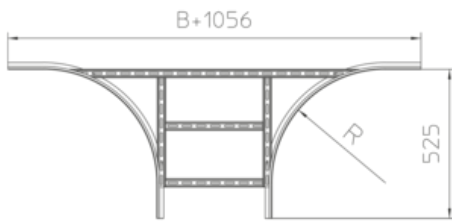

OPTIONAL ACCESSORIES

LGV 100, LGVH 100, LGVV 100, KLU, LGTRV 100