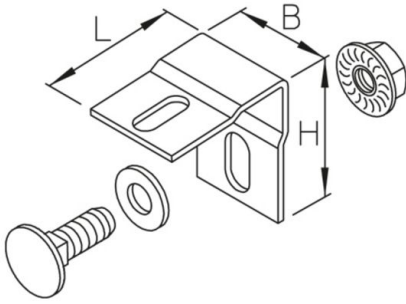

LD-SW

storm protection angle

protection angle for additional securing of cable ladder covers especially in outdoor use

Storm protection angles, suitable for outdoor use. According to assembly instructions you should use at least 6 safety elements for each 3 meters cable path cover.

Hot-dip galvanized, according to BS 729 (DIN EN ISO 1461)

Product	H	B	L	t	G
LD-SW F	43 mm	30 mm	45 mm	2,00 mm	0,06 kg
incl.:					
1x KLS 8X16E				clamp fastening set	
1x UVS M8				captive washer	

Stainless steel, according to ASTM 304 / BS 304 S 3

Product	H	B	L	t	G
LD-SW E	43 mm	30 mm	45 mm	2,00 mm	0,06 kg
incl.:					
1x KLS 8X16E				clamp fastening set	
1x UVS M8				captive washer	

Stainless steel, according to ASTM 31 Ti / AISI 316 L, BS 320S17 / BS 316S11

Product	H	B	L	t	G
LD-SW E4	43 mm	30 mm	45 mm	2,00 mm	0,06 kg
incl.:					
1x FRS 8X25E4				round-head screw with square, DIN 603	
1x SEM 8E4				hexagon-nut, DIN 934	
1x UVS M8				captive washer	

H: height
B: width
L: length
t: material thickness
G: weight