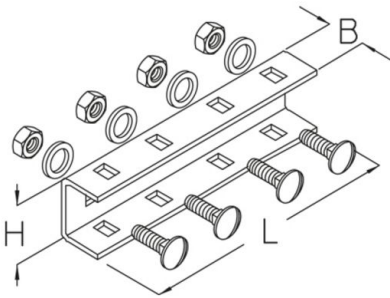

# KHUV 80

connector, KHU 80

Hot-dip galvanized, according to BS 729 (DIN EN ISO 1461)

Product	H	B	L	t	G
KHUV 80F	69 mm	54 mm	310 mm	4,00 mm	1,92 kg
incl.:					
6x SEM 12F	hexagon-nut, DIN 934				
6x FRS 12X30F	round-head screw with square, DIN 603				

**H:** height  
**B:** width  
**L:** length  
**t:** material thickness  
**G:** weight