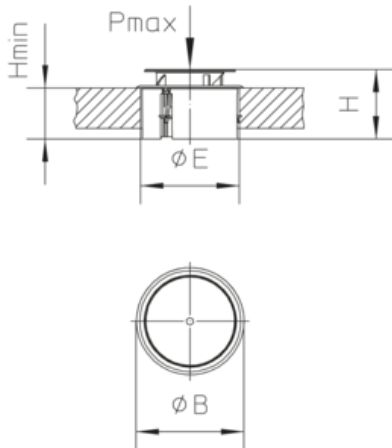

DETAILS / APPLICATIONS

OPTIONAL ACCESSORIES

UG R, UTG 75, UARM-2-1, UARM-3-1, USK R122, UBDHB 122R, UWZ IS

dry-cleaned