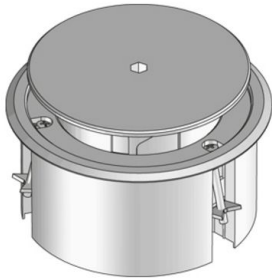

BODO TL

single-outlet, dry maintained, round, empty

Round single-outlet made of plastic with floor cover protection frame including a pivotable cover with cable outlet and a set of claws. For the installation into screed and raised floor/hollow floor openings. Suitable for rooms with dry-cleaned floor covers. Designed for office traffic loads.

Please mind the technical information in chapter planning.

| | |
|------------------|--|
| material | Cover with cable outlet and frame: polyamide |
| type of assembly | Fixing on floor box UBDHB / rough concrete floor and installation in screed or false floor |
| application area | dry floor cleaning |
| protection class | in use IP 20 / not in use IP 30 |
| norm | according to DIN EN 50085 |
| permits | according to VDE / TÜV |
| loading | including inspection stamp \varnothing 13 mm: 1.5 kN |

Acrylonitrile-butadiene-styrene copolymer

| Product | H | H _{min} | B | E | P _{max} | color | IP _n | IP _g | G |
|-----------|-------|------------------|--------|--------|------------------|---------------------------|-----------------|-----------------|---------|
| BODO TL-G | 87 mm | 63 mm | 133 mm | 122 mm | 1,5 kN | RAL 7011 (iron grey) | IP 30 | IP 20 | 0,20 kg |
| BODO TL-S | 87 mm | 63 mm | 133 mm | 122 mm | 1,5 kN | RAL 9011 (graphite black) | IP 30 | IP 20 | 0,20 kg |