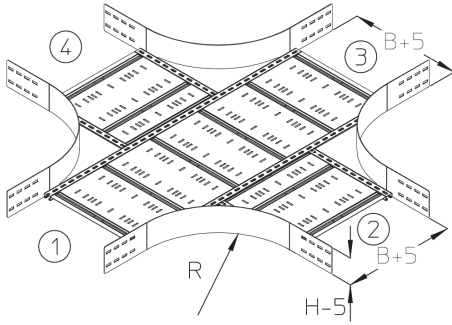

WPRK 120

Wide-span cable tray crossing, height = 120 mm

The wide-span cable tray crossing WPRK 120 with integrated connectors serves as a formed part for horizontally intersecting wide-span cable trays. It is suitable for trays with rails 120 mm high and is 200 to 600 mm wide. The connection trays can be pushed in with a VB floor connector. We provide components in various materials and surface finishes to ensure that various corrosion protection requirements for different areas of application are met.

steel, batch/hot-dip galvanized

| Products | H | B | R | W |
|-----------------|--------|--------|--------|-----------|
| WPRK 120-20F | 120 mm | 200 mm | 450 mm | 23,370 kg |
| incl.: | | | | |
| 16 × KLS 10X20F | | | | |
| WPRK 120-30F | 120 mm | 300 mm | 450 mm | 25,610 kg |
| incl.: | | | | |
| 16 × KLS 10X20F | | | | |
| WPRK 120-40F | 120 mm | 400 mm | 450 mm | 27,970 kg |
| incl.: | | | | |
| 16 × KLS 10X20F | | | | |
| WPRK 120-50F | 120 mm | 500 mm | 450 mm | 30,540 kg |
| incl.: | | | | |
| 16 × KLS 10X20F | | | | |
| WPRK 120-60F | 120 mm | 600 mm | 450 mm | 33,850 kg |
| incl.: | | | | |
| 16 × KLS 10X20F | | | | |

H: height
B: width
R: radius
W: Weight per storage unit

PRODUCT INFORMATION

DETAIL AND APPLICATION IMAGES

OPTIONAL ACCESSORIES

WPKD, WPTRV 120