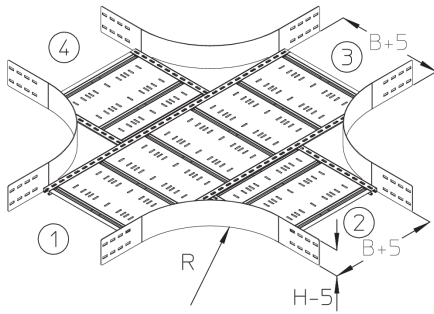

WPRK 120

Wide-span cable tray crossing, height = 120 mm

The wide-span cable tray crossing WPRK 120 with integrated connectors serves as a formed part for horizontally intersecting wide-span cable trays. It is suitable for trays with rails 120 mm high and is 200 to 600 mm wide. The connection trays can be pushed in with a VB floor connector. We provide components in various materials and surface finishes to ensure that various corrosion protection requirements for different areas of application are met.

steel, batch/hot-dip galvanized

| Products | H | B | R | W |
|-----------------|--------|--------|--------|-----------|
| WPRK 120-20F | 120 mm | 200 mm | 450 mm | 23,370 kg |
| incl.: | | | | |
| 16 × KLS 10X20F | | | | |
| WPRK 120-30F | 120 mm | 300 mm | 450 mm | 25,610 kg |
| incl.: | | | | |
| 16 × KLS 10X20F | | | | |
| WPRK 120-40F | 120 mm | 400 mm | 450 mm | 27,970 kg |
| incl.: | | | | |
| 16 × KLS 10X20F | | | | |
| WPRK 120-50F | 120 mm | 500 mm | 450 mm | 30,540 kg |
| incl.: | | | | |
| 16 × KLS 10X20F | | | | |
| WPRK 120-60F | 120 mm | 600 mm | 450 mm | 33,850 kg |
| incl.: | | | | |
| 16 × KLS 10X20F | | | | |

H: height
B: width
R: radius
W: Weight per storage unit

PRODUCT INFORMATION

DETAIL AND APPLICATION IMAGES

OPTIONAL ACCESSORIES

WPKD, WPTRV 120