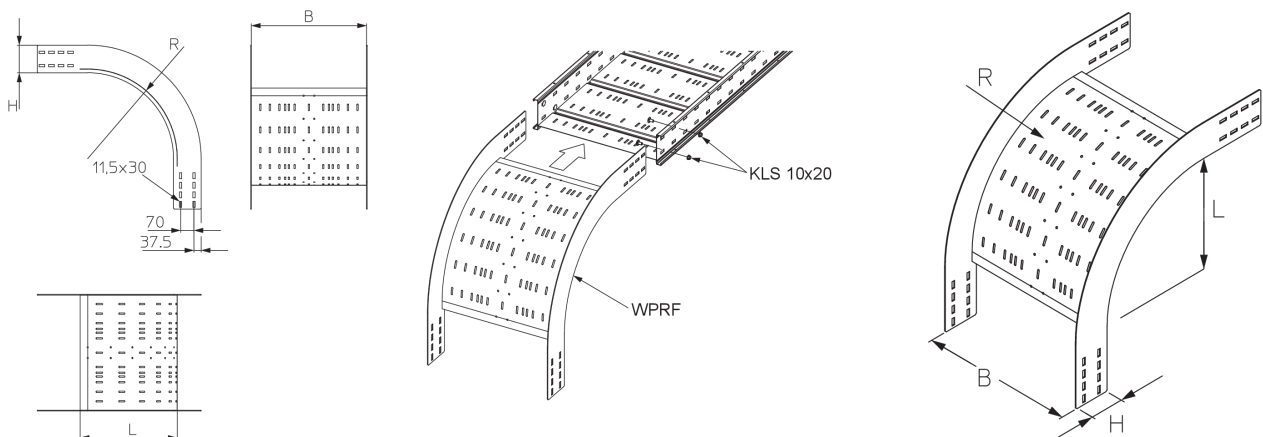

PRODUCT INFORMATION

Products	H	B	L	R			W
incl.: 8 × FRSV 10X20E, 8 × SEMS 10E							
WPRF 150-30E	150 mm	300 mm	510 mm	470 mm	90 °	VERTIKAL-FALLEND	11,174 kg
incl.: 8 × FRSV 10X20E, 8 × SEMS 10E							
WPRF 150-40E	150 mm	400 mm	510 mm	470 mm	90 °	VERTIKAL-FALLEND	11,784 kg
incl.: 8 × FRSV 10X20E, 8 × SEMS 10E							
WPRF 150-50E	150 mm	500 mm	510 mm	470 mm	90 °	VERTIKAL-FALLEND	12,424 kg
incl.: 8 × FRSV 10X20E, 8 × SEMS 10E							
WPRF 150-60E	150 mm	600 mm	510 mm	470 mm	90 °	VERTIKAL-FALLEND	13,044 kg
incl.: 8 × FRSV 10X20E, 8 × SEMS 10E							

H: height
B: width
L: length
R: radius
W: Weight per storage unit

DETAIL AND APPLICATION IMAGES

Page 2