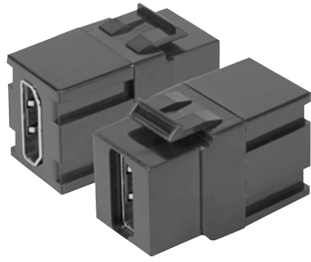

UKM-HDMI

Keystone mounting adapter, HDMI

UKM-HDMI components are Keystone installation adapters for equipping underfloor systems. The adapters have two HDMI type A connection sockets and can be snapped into data acquisition units with a 19.5x14.7 mm mounting hole. The black housing is made of high-quality polycarbonate.

Products	W
UKM-HDMI-S	0,011 kg

W: Weight per storage unit

DETAIL AND APPLICATION IMAGES