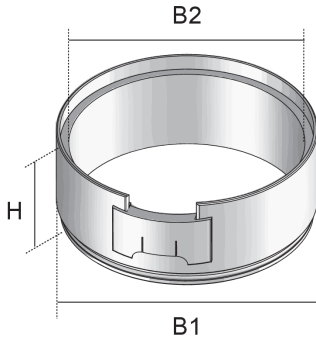

UET120 WD

Tube

Tube as floor surmounting cable outlet made of aluminium, for screwing into a cleaning socket outlet. Suitable for rooms with wet-cleaned floor covers. Designed for office traffic loads.

aluminium

Products	H	B	B2	color	W
UET120-R-WD	44 mm	114 mm	103 mm	aluminium	0,179 kg

H: height
B: width
B2: width
W: Weight per storage unit

DETAIL AND APPLICATION IMAGES

wet maintained