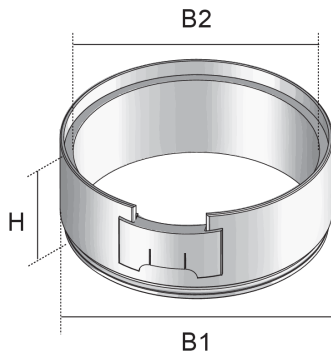

UET120 WD

Tube

Tube as floor surmounting cable outlet made of aluminium, for screwing into a cleaning socket outlet. Suitable for rooms with wet-cleaned floor covers. Designed for office traffic loads.

aluminium

Products	H	B	B2	color	W
UET120-R-WD	44 mm	114 mm	103 mm	aluminium	0,179 kg

H: height
B: width
B2: width
W: Weight per storage unit

DETAIL AND APPLICATION IMAGES

wet maintained