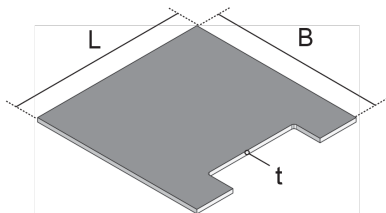

UEKDE V

Cover insert, stainless steel cable outlet cartridge, 3x, angular

UEKDE V components are square cover inserts. These accessories are used as filling pieces to reduce the floor covering insertion depth in stainless steel cable outlet cartridges, which can be equipped with up to three mounting boxes. The white cover inserts from the range of installation units for underfloor systems are made from high-quality polyvinyl chloride hard foam and have a square outlet for power and data lines. They are 245 mm across and are made from material 6.0 mm thick.

Products	t	W
UEKDE3-V 6	6,00 mm	0,184 kg

t: material thickness
W: Weight per storage unit

DETAIL AND APPLICATION IMAGES

OPTIONAL ACCESSORIES

UEKD V E, UEKDD V E

Page 1

PohlCon GmbH
Nobelstraße 51 | 12057 Berlin
Telefon: +49 30 68283-04 | Fax: +49 30 68283-383 | contact@pohlcon.com