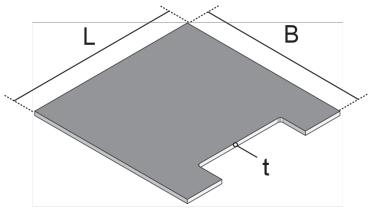

UEKDE V

Cover insert, stainless steel cable outlet cartridge, 3x, angular

UEKDE V components are square cover inserts. These accessories are used as filling pieces to reduce the floor covering insertion depth in stainless steel cable outlet cartridges, which can be equipped with up to three mounting boxes. The white cover inserts from the range of installation units for underfloor systems are made from high-quality polyvinyl chloride hard foam and have a square outlet for power and data lines. They are 245 mm across and are made from material 6.0 mm thick.

Products	t	W
UEKDE3-V 6	6,00 mm	0,184 kg

t: material thickness
W: Weight per storage unit

DETAIL AND APPLICATION IMAGES

OPTIONAL ACCESSORIES

UEKD V E, UEKDD V E

Page 1

PohlCon GmbH
Nobelstraße 51 | 12057 Berlin
Telefon: +49 30 68283-04 | Fax: +49 30 68283-383 | contact@pohlcon.com