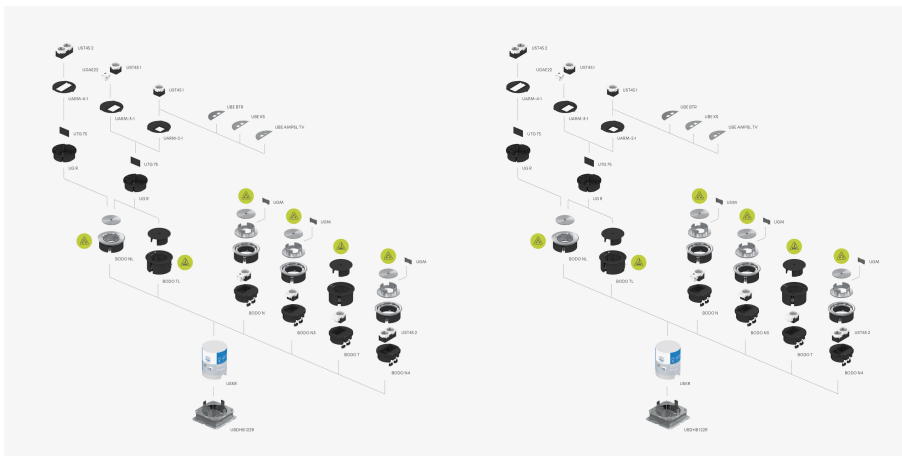

## UDKS R 1

Universal claw for BODO T single outlet

UDKS R 1 components are universal claws from the range of installation units for underfloor systems. The accessories are hooked into the protective frame of BODO N single outlets using the enclosed button head screw and ensure that they are securely connected. They are suitable for installation in screed, raised and false floors. The claws are made of sendzimir hot-dip galvanised sheet steel according to DIN EN 10346 and have a clamping range of 16 - 20 mm.

Products	k	W
UDKS-R 1	16 - 20 mm	0,008 kg

**k:** clamping range  
**W:** Weight per storage unit

## DETAIL AND APPLICATION IMAGES