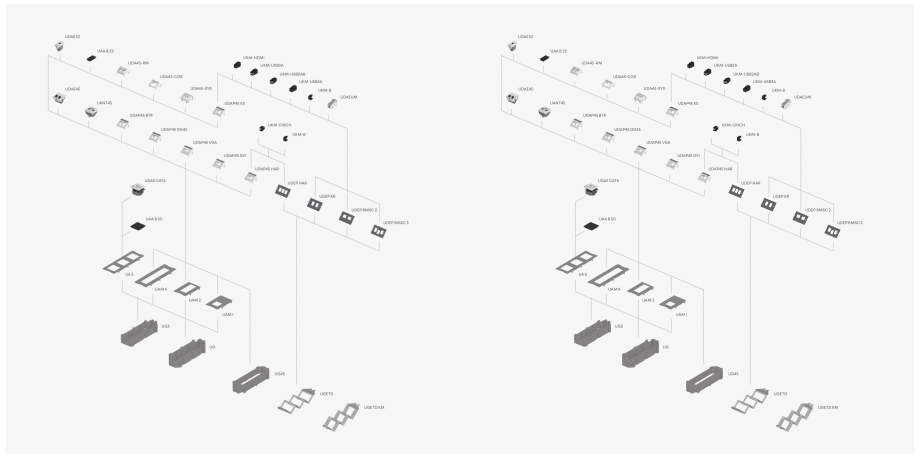

UDAE22

Data connection box, 1x, 22.5x45 mm

UDAE22 components are data junction boxes for equipping underfloor systems. They are part of the standard equipment of our BODO N single outlets. The 1x, 8-pole data outlets of the type Legrand Cat. 6A STP RJ45 (76573) units can be snapped into mounting holes measuring 45x22.5 mm and are therefore a very space-saving solution for the use of data technology in units with little installation space. The data junction boxes are made of high-quality polycarbonate in white.

Products	B	L	color	W
UDAE22-CAT6 8	45 mm	225 mm	white	0,032 kg

B: width
L: length
W: Weight per storage unit

DETAIL AND APPLICATION IMAGES

OPTIONAL ACCESSORIES

UAM 1, UAA B 22, UAA B 22 W