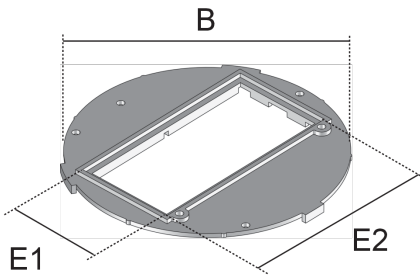

UARM-4-1

Cover plate for 4x UDAE22

UARM-4-1 components from the underfloor system product range are round, one-piece cover plates with a square opening. Two 45x45 mm snap-in installation devices can be installed in the opening. The panels are made of high-quality ABS copolymer (ABS) in graphite black (RAL 9011). They have the installation dimensions of E1 40.5 mm and E2 86 mm.

Products	E1	E2	color	W
UARM-4-1 118	40,5 mm	86 mm	RAL 9011 (graphite black)	0,020 kg

E1: fitting dimension E1
E2: fitting dimension E2
W: Weight per storage unit

DETAIL AND APPLICATION IMAGES