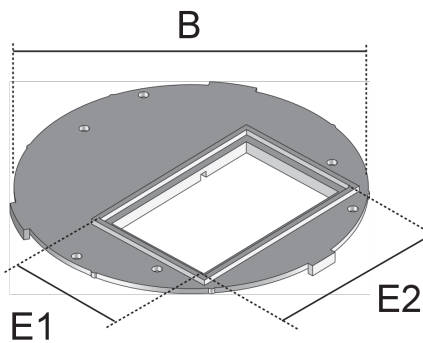

DETAIL AND APPLICATION IMAGES