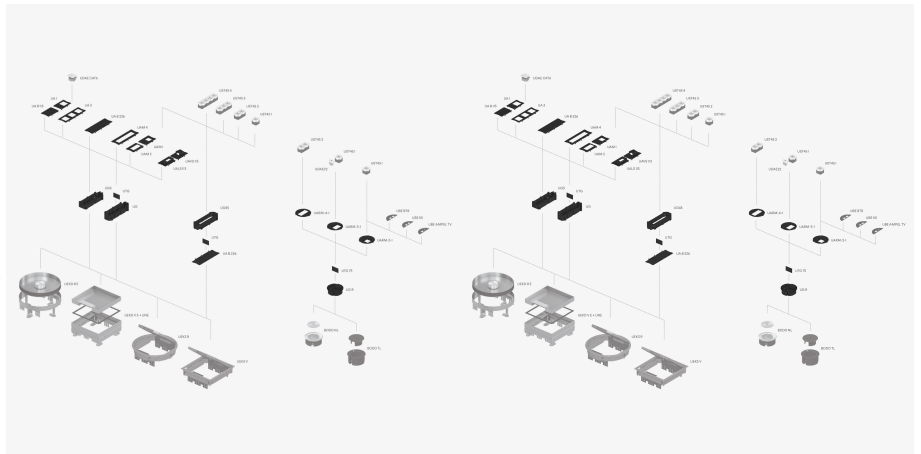

## UARM-3-1

Cover plate for 3x UDAE22

UARM-3-1 components from the underfloor system product range are round, one-piece cover plates with a square opening. Three 22x45 mm latching data junction boxes or one 45x45 mm latching Schuko socket with a 22x45 mm data junction box can be installed in the opening. The panels are made of high-quality ABS copolymer (ABS) in graphite black (RAL 9011). They have the installation dimensions of E1 40.5 mm and E2 63 mm.

Products	E1	E2	color	W
UARM-3-1 118	40,5 mm	63 mm	RAL 9011 (graphite black)	0,022 kg

**E1:** fitting dimension E1  
**E2:** fitting dimension E2  
**W:** Weight per storage unit

## DETAIL AND APPLICATION IMAGES