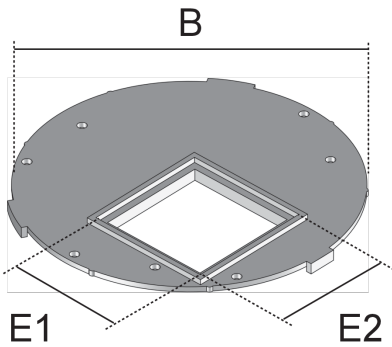

## UARM-2-1

Cover plate for 2x UDAE22

UARM-2-1 components from the underfloor system product range are round, one-piece cover plates with a square opening. Up to two 22x45 mm latching data connection sockets or one 45x45 mm latching Schuko sockets can be installed in the opening. The panels are made of high-quality ABS copolymer (ABS) in graphite black (RAL 9011). They have the installation dimensions of E1 40.5 mm and E2 40.5 mm.

Products	E1	E2	color	W
UARM-2-1 118	40,5 mm	40,5 mm	RAL 9011 (graphite black)	0,024 kg

**E1:** fitting dimension E1  
**E2:** fitting dimension E2  
**W:** Weight per storage unit