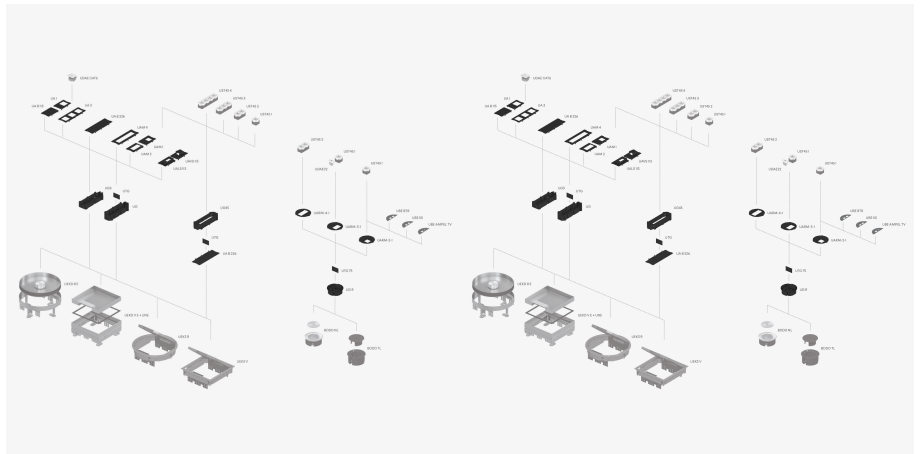

## UARM-2-1

Cover plate for 2x UDAE22

UARM-2-1 components from the underfloor system product range are round, one-piece cover plates with a square opening. Up to two 22x45 mm latching data connection sockets or one 45x45 mm latching Schuko sockets can be installed in the opening. The panels are made of high-quality ABS copolymer (ABS) in graphite black (RAL 9011). They have the installation dimensions of E1 40.5 mm and E2 40.5 mm.

Products	E1	E2	color	W
UARM-2-1 118	40,5 mm	40,5 mm	RAL 9011 (graphite black)	0,024 kg

**E1:** fitting dimension E1  
**E2:** fitting dimension E2  
**W:** Weight per storage unit

## DETAIL AND APPLICATION IMAGES