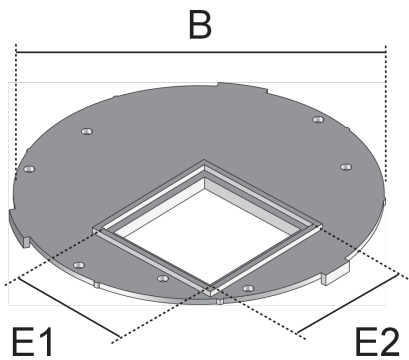

DETAIL AND APPLICATION IMAGES