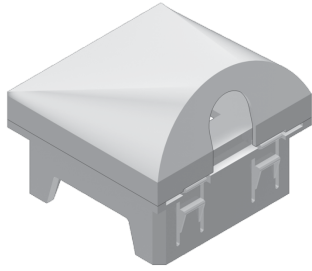

## UAPAM45

Cable outlet

UAPAM45 components are 1x cable outlets from the range of installation devices for underfloor systems. These outlets can be snapped into installation openings with dimensions 45x45 mm. They serve as robust strain relief devices for cables with a maximum diameter of 6 mm. The UAPAM45 are made of high-quality polycarbonate in white.

Products	B	L	color	W
UAPAM-KA 45	45 mm	45 mm	white	0,018 kg

**B:** width  
**L:** length  
**W:** Weight per storage unit