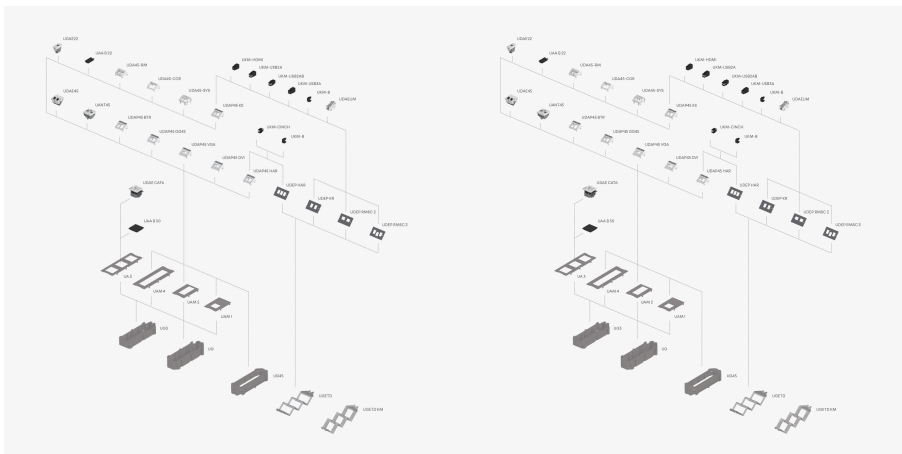

## UAPAM45

Cable outlet

UAPAM45 components are 1x cable outlets from the range of installation devices for underfloor systems. These outlets can be snapped into installation openings with dimensions 45x45 mm. They serve as robust strain relief devices for cables with a maximum diameter of 6 mm. The UAPAM45 are made of high-quality polycarbonate in white.

Products	B	L	color	W
UAPAM-KA 45	45 mm	45 mm	white	0,018 kg

**B:** width  
**L:** length  
**W:** Weight per storage unit

## DETAIL AND APPLICATION IMAGES