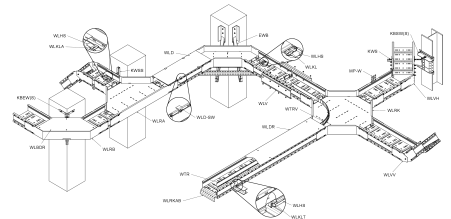

SWP 100

Protective cap, height = 100 mm

The protective caps SWP 100 are attached to the respective ends of the wide-span cable ladders. They are made of polyethylene and are 100 mm high corresponding to the cable tray side rail height.

polyethylen

Products	H	W
SWP 100	100 mm	0,024 kg

H: height
W: Weight per storage unit

DETAIL AND APPLICATION IMAGES

PRODUCT INFORMATION