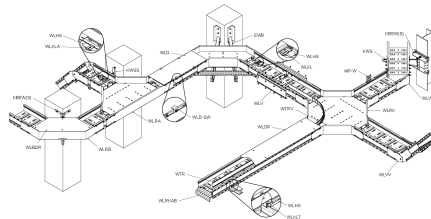

SWP 100

Protective cap, height = 100 mm

The protective caps SWP 100 are attached to the respective ends of the wide-span cable ladders. They are made of polyethylene and are 100 mm high corresponding to the cable tray side rail height.

polyethylen

Products	H	W
SWP 100	100 mm	0,024 kg

H: height
W: Weight per storage unit

DETAIL AND APPLICATION IMAGES

PRODUCT INFORMATION