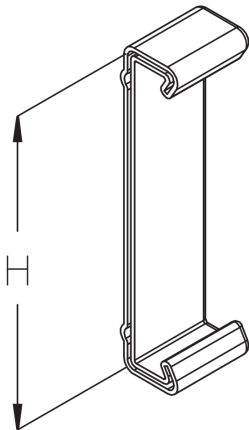

SWP 100

Protective cap, height = 100 mm

The protective caps SWP 100 are attached to the respective ends of the wide-span cable ladders. They are made of polyethylene and are 100 mm high corresponding to the cable tray side rail height.

polyethylen

Products	H	W
SWP 100	100 mm	0,024 kg

H: height
W: Weight per storage unit

DETAIL AND APPLICATION IMAGES

PRODUCT INFORMATION