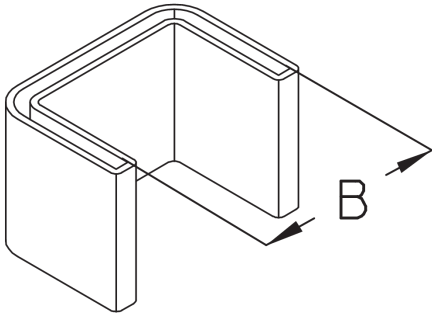

PRODUCT INFORMATION

SU 60

Protection cap, KHU 60

The protective caps SU 60 in signal colour yellow are suitable for KHU 60 bracket holders and STU 60/62 vertical ladders and are pushed onto the profiles. They are made of polyethylene.

polyethylen

Products	B	W
SU 60	60 mm	0,022 kg

B: width

W: Weight per storage unit

DETAIL AND APPLICATION IMAGES