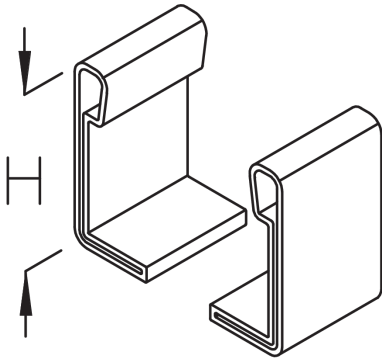

### Protection cap

SL 60 protective caps made of polyethylene can be placed on the ends of LGG 60 cable ladders and vertical ladders for protection. They are 60 mm wide corresponding to the height of the rail.

polyethylen

Products	H	weight
SL 60	60 mm	0,024 kg

H: height