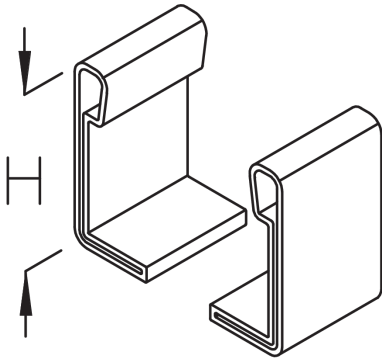

SL 100

Protection cap

SL 100 protective caps made of polyethylene can be placed on the ends of the LGG 100 cable ladder for protection. They are 100 mm wide corresponding to the height of the rail.

polyethylen

Products	H	weight
SL 100	100 mm	0,032 kg

H: height

DETAIL AND APPLICATION IMAGES