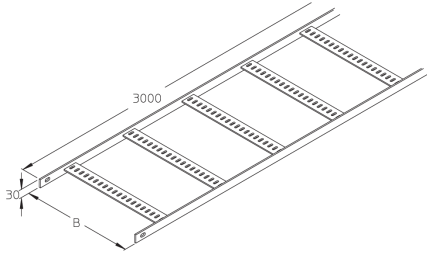

SKL

Ship cable ladder, height = 30 mm

SKL ship cable ladders with perforated and welded rungs have rails 30 mm high and are available in widths of 75 to 500 mm and in lengths of 3000 mm. We provide components in various materials and surface finishes to ensure that a wide range of corrosion requirements are met and that additional protective measures can be taken.

coated

Products	H	B	L	W
SKL 075M	30 mm	75 mm	3000 mm	8,400 kg
SKL 100M	30 mm	100 mm	3000 mm	8,900 kg
SKL 150M	30 mm	150 mm	3000 mm	9,700 kg
SKL 200M	30 mm	200 mm	3000 mm	10,600 kg
SKL 250M	30 mm	250 mm	3000 mm	11,400 kg
SKL 300M	30 mm	300 mm	3000 mm	12,300 kg
SKL 400M	30 mm	400 mm	3000 mm	14,000 kg
SKL 500M	30 mm	500 mm	3000 mm	15,700 kg

steel, bright rolled

Products	H	B	L	W
SKL 075B	30 mm	75 mm	3000 mm	8,400 kg
SKL 100B	30 mm	100 mm	3000 mm	8,900 kg
SKL 150B	30 mm	150 mm	3000 mm	9,700 kg
SKL 200B	30 mm	200 mm	3000 mm	10,600 kg
SKL 250B	30 mm	250 mm	3000 mm	11,400 kg
SKL 300B	30 mm	300 mm	3000 mm	12,300 kg
SKL 400B	30 mm	400 mm	3000 mm	14,000 kg
SKL 500B	30 mm	500 mm	3000 mm	15,700 kg