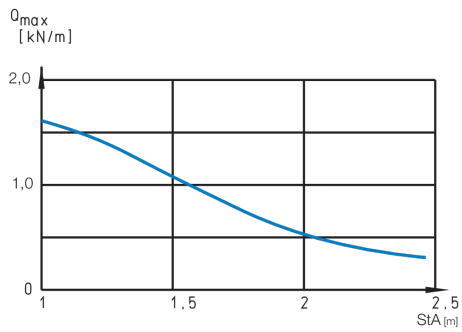

PRODUCT INFORMATION

LOAD DIAGRAM

OPTIONAL ACCESSORIES

SLW, SLV, SLVV