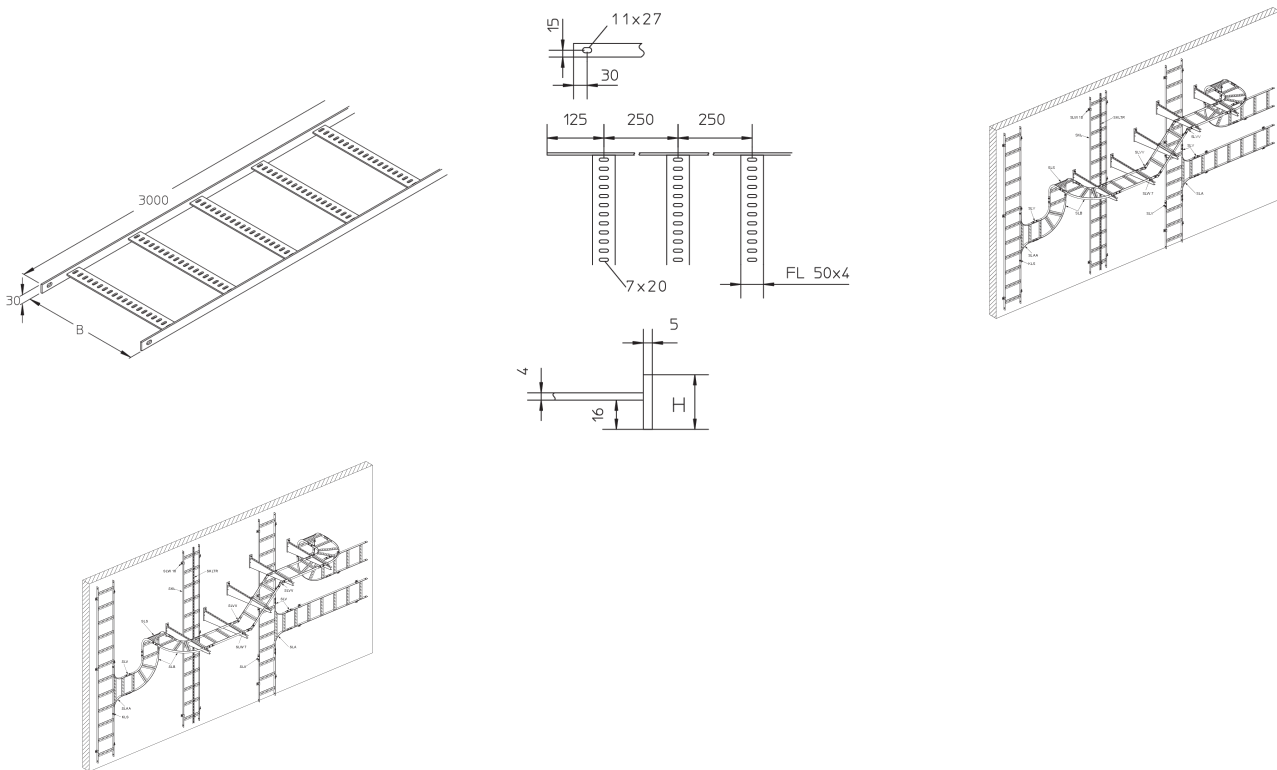

SKL

Ship cable ladder, height = 30 mm

SKL ship cable ladders with perforated and welded rungs have rails 30 mm high and are available in widths of 75 to 500 mm and in lengths of 3000 mm. We provide components in various materials and surface finishes to ensure that a wide range of corrosion requirements are met and that additional protective measures can be taken.

steel, bright rolled

Products	H	B	L	W
SKL 075B	30 mm	75 mm	3000 mm	8,400 kg
SKL 100B	30 mm	100 mm	3000 mm	8,900 kg
SKL 150B	30 mm	150 mm	3000 mm	9,700 kg
SKL 200B	30 mm	200 mm	3000 mm	10,600 kg
SKL 250B	30 mm	250 mm	3000 mm	11,400 kg
SKL 300B	30 mm	300 mm	3000 mm	12,300 kg
SKL 400B	30 mm	400 mm	3000 mm	14,000 kg
SKL 500B	30 mm	500 mm	3000 mm	15,700 kg

PRODUCT INFORMATION

steel, batch/hot-dip galvanized

Products	H	B	L	W
SKL 075F	30 mm	75 mm	3000 mm	8,400 kg
SKL 100F	30 mm	100 mm	3000 mm	8,900 kg
SKL 150F	30 mm	150 mm	3000 mm	9,700 kg
SKL 200F	30 mm	200 mm	3000 mm	10,600 kg
SKL 250F	30 mm	250 mm	3000 mm	11,400 kg
SKL 300F	30 mm	300 mm	3000 mm	12,300 kg
SKL 400F	30 mm	400 mm	3000 mm	14,000 kg
SKL 500F	30 mm	500 mm	3000 mm	15,700 kg

H: height
B: width
L: length
W: Weight per storage unit

DETAIL AND APPLICATION IMAGES

PRODUCT INFORMATION

LOAD DIAGRAM

OPTIONAL ACCESSORIES

SLW, SLV, SLVV