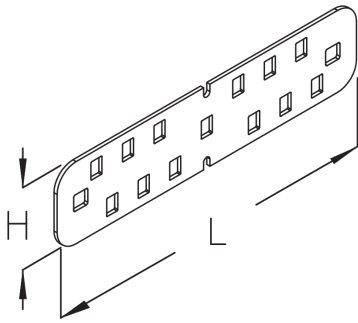

## RGV 60

Cable tray side connector, height = 45 mm

cable trays can be connected easily and quickly using the side connector RGV 60 and the VB floor connector. Side connectors are also used for horizontal and vertical bends, crossings, branches and reducers in accordance with the installation instructions. The side connector RGV 60 is 45 mm high corresponding to the tray and is 150 to 230 mm wide. We provide components in various materials and surface finishes to ensure that the corrosion requirements are met for all sorts of applications.

steel, continuously hot galvanized/Sendzimir process

Products	H	L	W
RGV 60S	45 mm	190 mm	0,129 kg
incl.:			
1 × KLR			

steel, batch/hot-dip galvanized

Products	H	L	W
RGV 60F	45 mm	190 mm	0,139 kg
incl.:			
1 × KLR E			

Stainless steel, according to ASTM 304 / BS 304 S 3

Products	H	L	W
RGV 60E	45 mm	190 mm	0,103 kg
incl.:			
1 × KLR E			