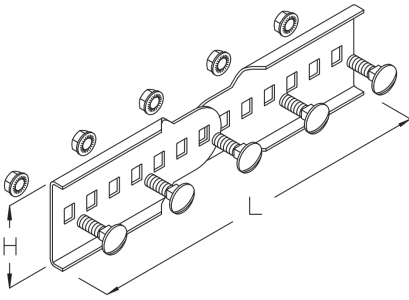

LGVV-BS 60

Cable ladder connector, vertical, height = 60 mm, maintenance of function

steel, continuously hot galvanized/Sendzimir process

| Products | H | L | weight |
|--------------|-------|--------|----------|
| LGVV-BS 60S | 60 mm | 270 mm | 0,368 kg |
| incl.: | | | |
| 5 × KLS 8X16 | | | |

steel, batch/hot-dip galvanized

| Products | H | L | weight |
|---------------|-------|--------|----------|
| LGVV-BS 60F | 60 mm | 270 mm | 0,377 kg |
| incl.: | | | |
| 5 × KLS 8X16E | | | |

H: height
L: length