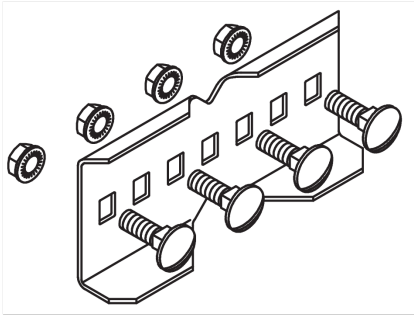

## LGVH-BS 60

Cable ladder connector, horizontal, height = 60 mm, maintenance of function

steel, continuously hot galvanized/Sendzimir process

Products	H	L	weight
LGVH-BS 60S	60 mm	150 mm	0,253 kg
incl.:			
4 × KLS 8X16			

steel, batch/hot-dip galvanized

Products	H	L	weight
LGVH-BS 60F	60 mm	150 mm	0,263 kg
incl.:			
4 × KLS 8X16E			

**H:** height  
**L:** length