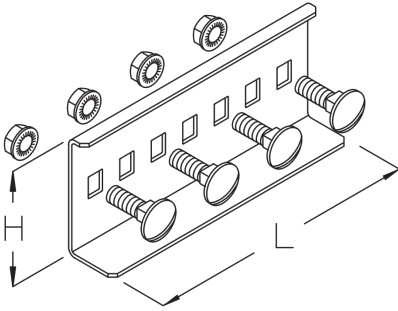

LGV-BS 60

Cable ladder connector, height = 60 mm, maintenance of function

steel, continuously hot galvanized/Sendzimir process

Products	H	L	weight
LGV-BS 60S	60 mm	150 mm	0,272 kg
incl.:			
4 × KLS 8X16			

steel, batch/hot-dip galvanized

Products	H	L	weight
LGV-BS 60F	60 mm	150 mm	0,285 kg
incl.:			
4 × KLS 8X16E			

H: height
L: length

DETAIL AND APPLICATION IMAGES