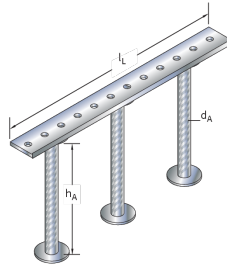

JDA 25

Punching shear reinforcement for transmitting high shear forces in in-situ concrete

The punching shear reinforcements JDA 25 are approved throughout Europe by ETA-13/0136 and have environmental product declaration EPD-JDL-20200260-IBB1-DE. These solutions are suitable for concrete strengths from C20/25 to C50/60. The double-headed anchors are made from reinforcing steel. The strip is made from structural steel in a perforated or unperforated design. The reinforcements are available as standard elements with two or three double-headed anchors per strip. The anchors are 125 to 695 mm long and 10 to 25 mm in diameter. Special solutions are available on request.

Products	H	B	D		W
JDA25245-0002	249 mm	75 mm	25 mm	2 Stk	3,133 kg
JDA25255-0002	259 mm	75 mm	25 mm	2 Stk	3,223 kg
JDA25265-0002	269 mm	75 mm	25 mm	2 Stk	3,316 kg
JDA25275-0002	279 mm	75 mm	25 mm	2 Stk	3,406 kg
JDA25285-0002	289 mm	75 mm	25 mm	2 Stk	3,498 kg
JDA25295-0002	299 mm	75 mm	25 mm	2 Stk	3,589 kg
JDA25305-0002	309 mm	75 mm	25 mm	2 Stk	3,681 kg
JDA25315-0002	319 mm	75 mm	25 mm	2 Stk	3,772 kg
JDA25325-0002	329 mm	75 mm	25 mm	2 Stk	3,864 kg
JDA25335-0002	339 mm	75 mm	25 mm	2 Stk	3,954 kg
JDA25345-0002	349 mm	75 mm	25 mm	2 Stk	4,047 kg
JDA25355-0002	359 mm	75 mm	25 mm	2 Stk	4,137 kg
JDA25365-0002	369 mm	75 mm	25 mm	2 Stk	4,230 kg
JDA25375-0002	379 mm	75 mm	25 mm	2 Stk	4,320 kg
JDA25385-0002	389 mm	75 mm	25 mm	2 Stk	4,412 kg
JDA25395-0002	399 mm	75 mm	25 mm	2 Stk	4,503 kg
JDA25405-0002	409 mm	75 mm	25 mm	2 Stk	4,595 kg
JDA25415-0002	419 mm	75 mm	25 mm	2 Stk	4,686 kg
JDA25425-0002	429 mm	75 mm	25 mm	2 Stk	4,778 kg
JDA25435-0002	439 mm	75 mm	25 mm	2 Stk	4,868 kg