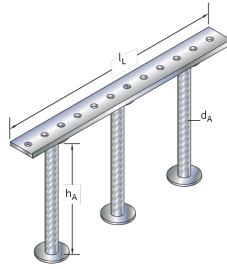

JDA 16

Punching shear reinforcement for transmitting high shear forces in in-situ concrete

The punching shear reinforcements JDA 16 are approved throughout Europe by ETA-13/0136 and have environmental product declaration EPD-JDL-20200260-IBB1-DE. These solutions are suitable for concrete strengths from C20/25 to C50/60. The double-headed anchors are made from reinforcing steel. The strip is made from structural steel in a perforated or unperforated design. The reinforcements are available as standard elements with two or three double-headed anchors per strip. The anchors are 125 to 695 mm long and 10 to 25 mm in diameter. Special solutions are available on request.

Products	H	B	D		weight
JDA16155-0002	159 mm	48 mm	16 mm	2 Stk	0,943 kg
JDA16165-0002	169 mm	48 mm	16 mm	2 Stk	1,273 kg
JDA16175-0002	179 mm	48 mm	16 mm	2 Stk	1,036 kg
JDA16185-0002	189 mm	48 mm	16 mm	2 Stk	1,082 kg
JDA16195-0002	199 mm	48 mm	16 mm	2 Stk	1,127 kg
JDA16205-0002	209 mm	48 mm	16 mm	2 Stk	1,173 kg
JDA16215-0002	219 mm	48 mm	16 mm	2 Stk	1,220 kg
JDA16225-0002	229 mm	48 mm	16 mm	2 Stk	1,266 kg
JDA16235-0002	239 mm	48 mm	16 mm	2 Stk	1,312 kg
JDA16245-0002	249 mm	48 mm	16 mm	2 Stk	1,357 kg
JDA16255-0002	259 mm	48 mm	16 mm	2 Stk	1,403 kg
JDA16265-0002	269 mm	48 mm	16 mm	2 Stk	1,450 kg
JDA16275-0002	279 mm	48 mm	16 mm	2 Stk	1,496 kg
JDA16285-0002	289 mm	48 mm	16 mm	2 Stk	1,542 kg
JDA16295-0002	299 mm	48 mm	16 mm	2 Stk	1,587 kg
JDA16305-0002	309 mm	48 mm	16 mm	2 Stk	1,633 kg
JDA16315-0002	319 mm	48 mm	16 mm	2 Stk	1,680 kg
JDA16325-0002	329 mm	48 mm	16 mm	2 Stk	1,726 kg
JDA16335-0002	339 mm	48 mm	16 mm	2 Stk	1,772 kg
JDA16345-0002	349 mm	48 mm	16 mm	2 Stk	1,817 kg