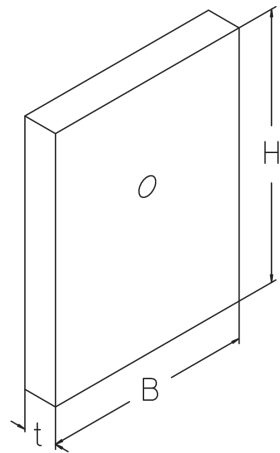

DETAIL AND APPLICATION IMAGES