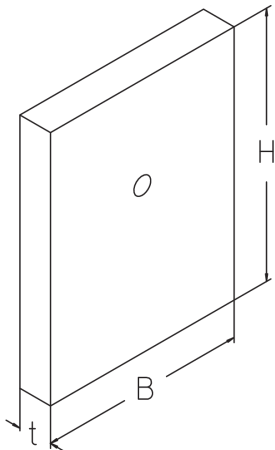

BSP 155

Products	H	B	L	t	weight
BSP 155X120X20FZ	20 mm	120 mm	155 mm	20,00 mm	0,252 kg
BSP 155X120X30FZ	30 mm	120 mm	155 mm	30,00 mm	0,378 kg

H: height
B: width
L: length
t: material thickness

DETAIL AND APPLICATION IMAGES