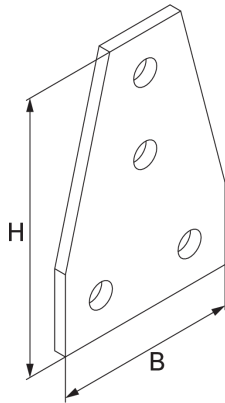

AVLWBF

Products	B	H	t	W
AVLWBF 2-2F	90 mm	136 mm	6 mm	0,470 kg

B: width
H: height
t: material thickness
W: Weight per storage unit

DETAIL AND APPLICATION IMAGES